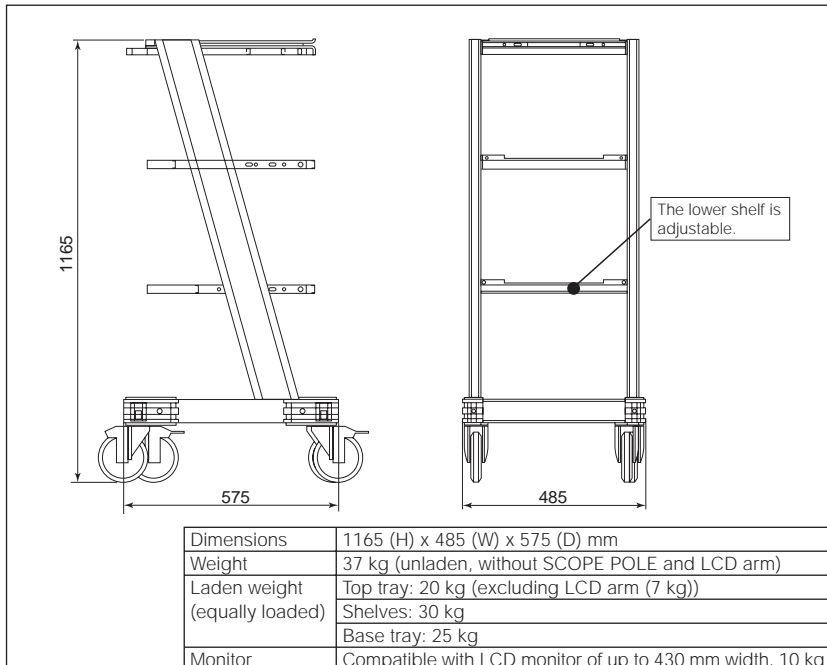

MAJ-1778
SCOPE HOLDER RUBBER

MAJ-1779
CONNECTOR HOLDER RUBBER

MAJ-1777
SCOPE POLE

Specifications

Standard Set

TC-A1	COMPACT TROLLEY (MAJ-1777 SCOPE POLE, MAJ-1778 SCOPE HOLDER RUBBER and MAJ-1779 CONNECTOR HOLDER RUBBER are provided as standard)
-------	--